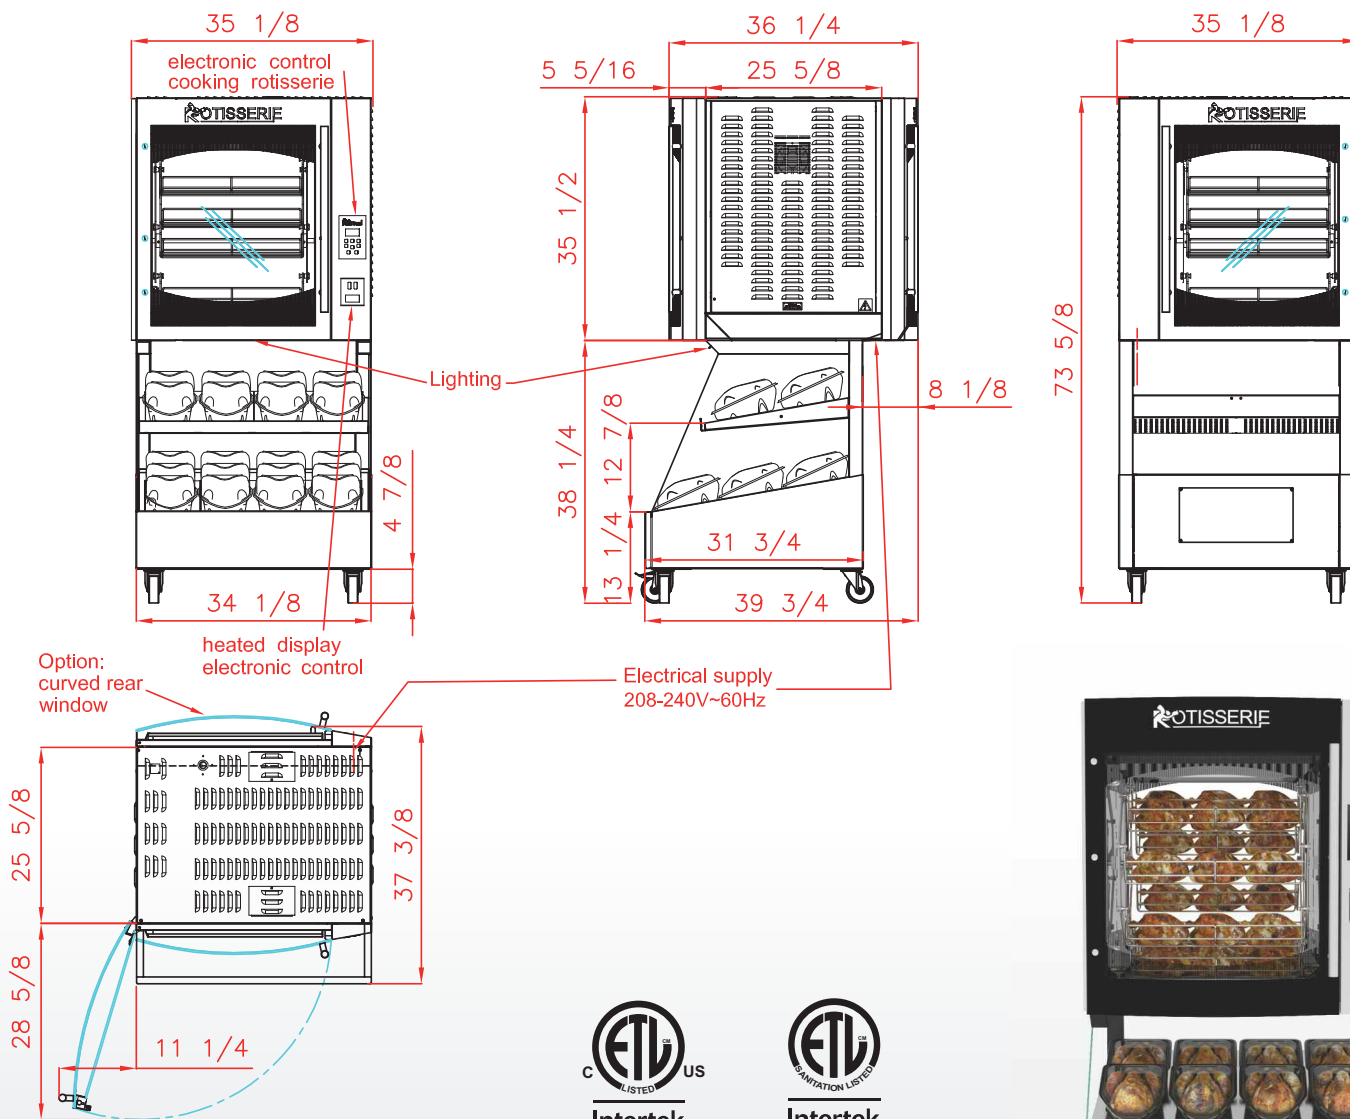

## ROTI-ROASTER MINI-CONCEPT

Mini rotisserie concept to save space, energy

**The mini rotisserie : Optimisation of a space with a self-service display**, 2 presentation levels in stainless steel inclined at 10°, with digital display and electronic temperature control, mounted on castors with brakes.

## ACCESSORIES

A variety of accessories are available. See [video](#) of available accessories.

<p><b>BALD520</b> Chicken baskets standard.</p>		<p><b>BAP520</b> Small cuts baskets.</p>		<p><b>BAB520</b> Big pieces of meat spit.</p>	
<p><b>PD520</b> Stainless steel rack top.</p>		<p><b>BCRA520</b> Spatchcock chicken baskets.</p>		<p><b>TP8520</b> Protective roof.</p>	

Front view  
client side  
Top view

Side view

Rear view  
service side

Revised :  
March 2021

### SPECIFICATIONS

Capacity roasted chickens	24/32 chickens, 8 baskets/spits
Display capacity	20 chickens
Power supply	208-240V-60Hz ; 3 Phases + Ground
Electrical power	36 Amps ; 7,5 kW
Weight and size (HxDxW)	530 Lbs ; 73 5/8 x 39 3/4 x 35 1/8 inches
Shipping weight and size	650 Lbs ; 81 1/8 x 44 1/2 x 36 5/8 inches
Warranty	1 year parts and labor