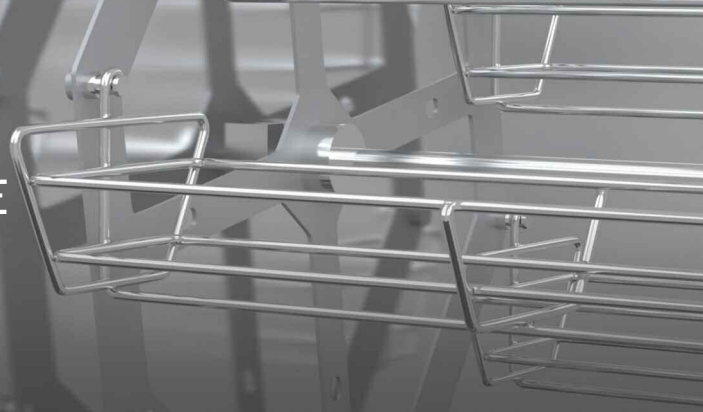

## ROTI-ROASTER MINI-CONCEPT

Mini rotisserie concept to save space, energy

**The mini rotisserie : Optimisation of a space with a self-service display**, 2 presentation levels in stainless steel inclined at 10°, with digital display and electronic temperature control, mounted on castors with brakes.